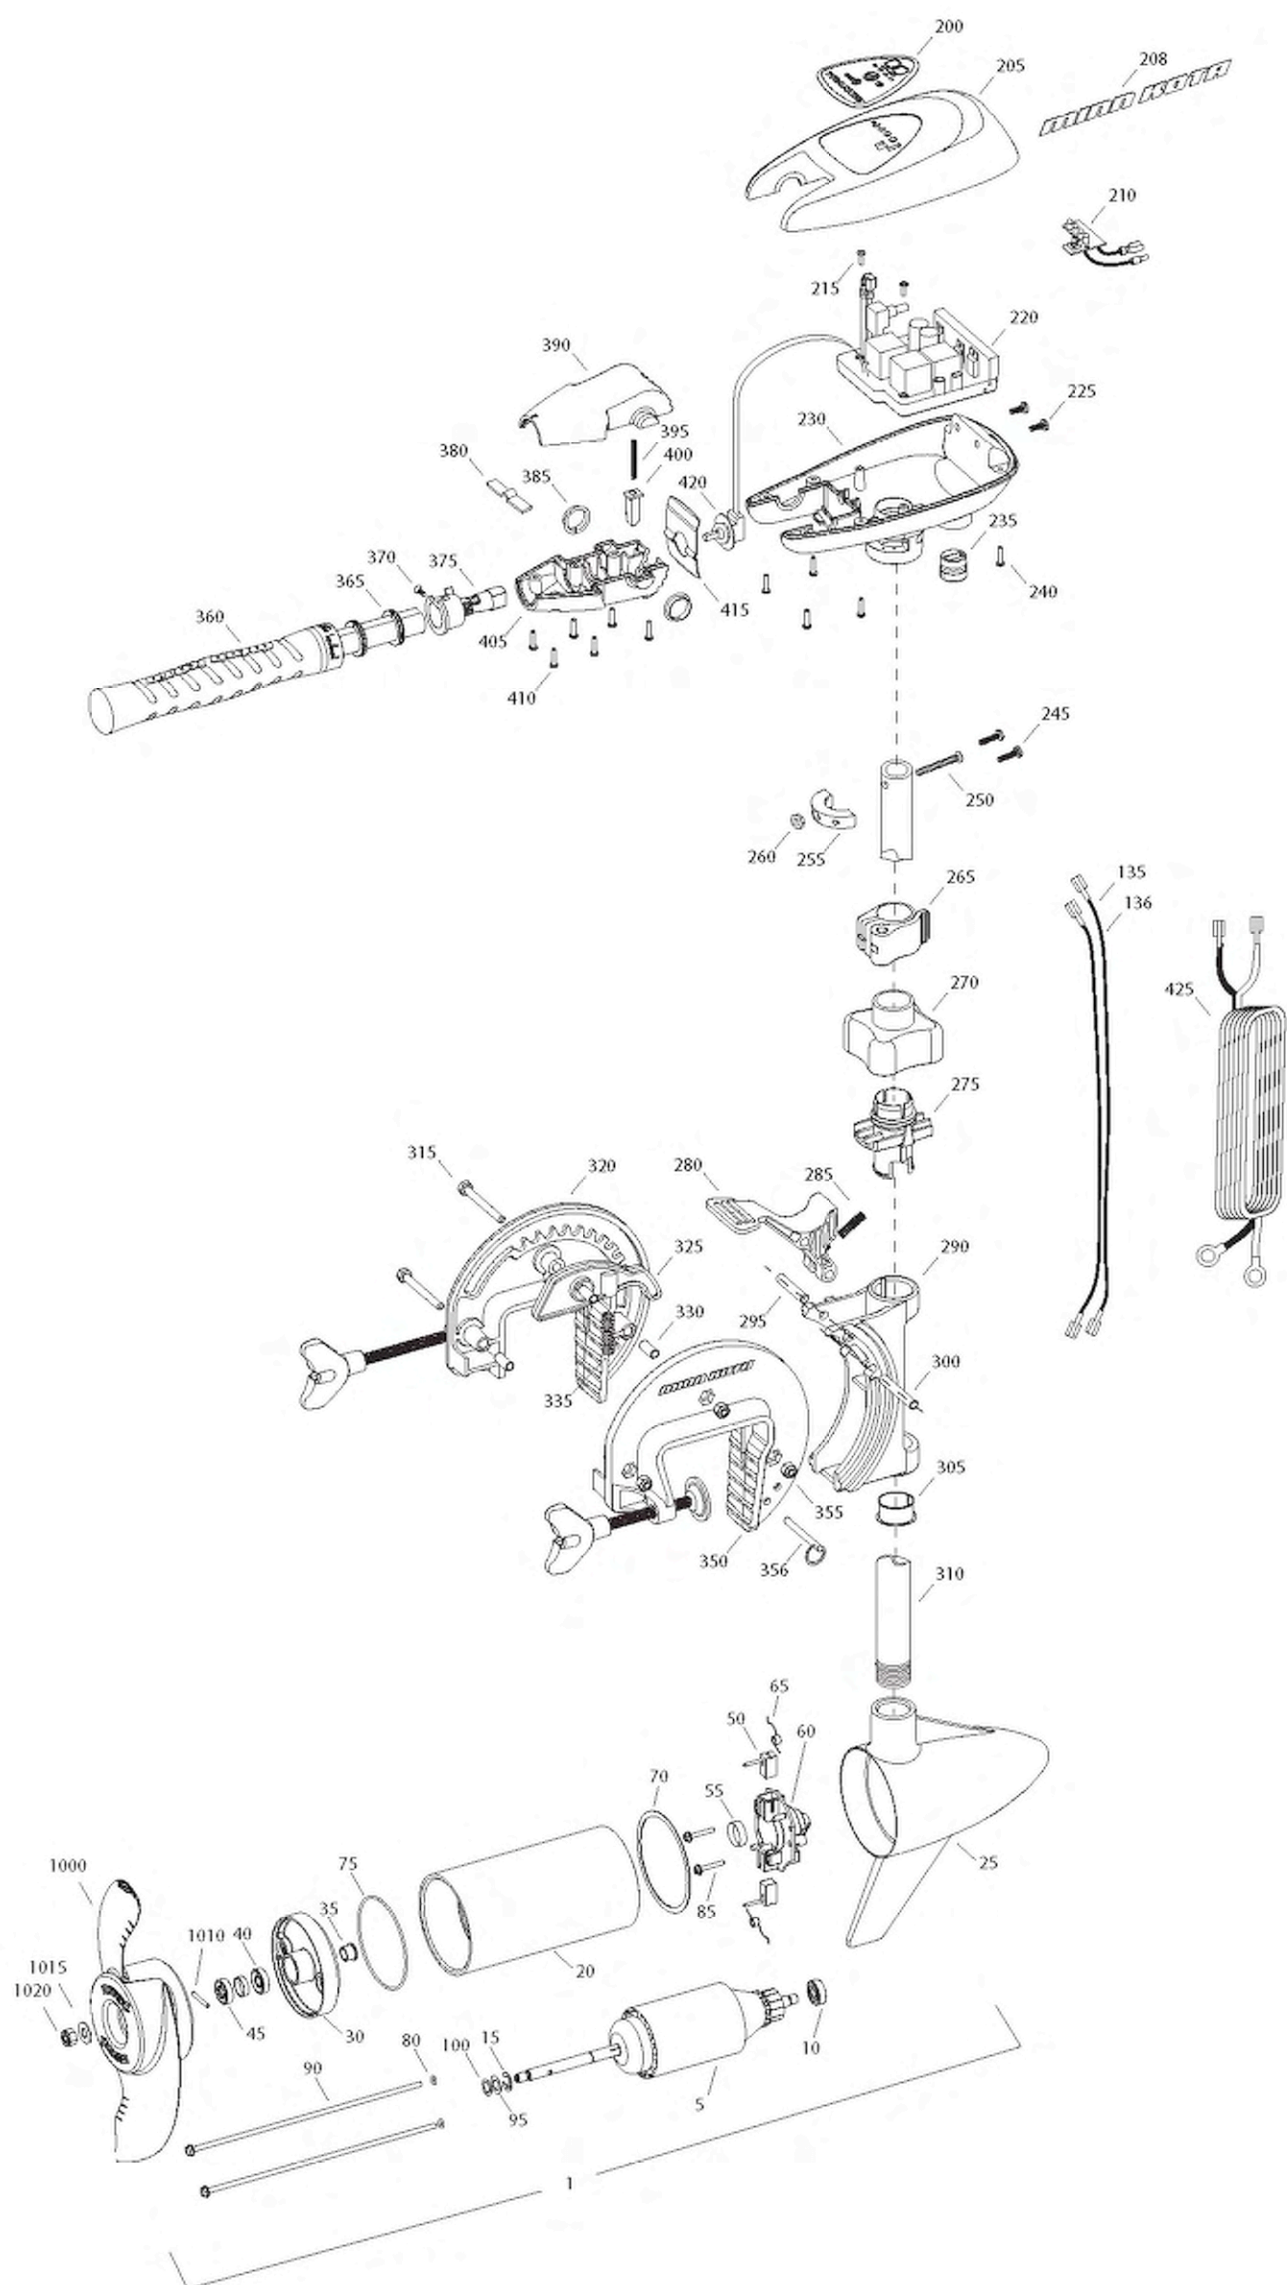

TRAXXIS 46
46 LBS THRUST
12 VOLT 42 AMPS
36" SHAFT

for use with "J" serial numbers
3-year warranty from the date of sale

Item	P/N	Description	Qty	Item	P/N	Description	Qty	Item	P/N	Description	Qty	Item	P/N	Description
1	2097063	12V Motor 36" FW	1	330	2067306	Bushing, dowel 1/4 x 1/2	3							
5	2-100-116	Armature assembly	1	335	2062700	Spring, cam deactivator	1							
10	140-010	Bearing	1	■	2881380	Clamp screw kit	2 per kit							
15	788-015	Retaining ring	1	350	2771955	Bracket, left, FW	1							
20	2-200-101	Center housing assembly	1	355	2263104	Nut, 1/4-20, nylock, Zinc	3							
25	421-065	Brush end housing assembly	1	356	2062604	Pin, stop	1							
30	2-400-101	Plain end housing assembly	1											
35	144-049	Flange bearing	1	■	2990957	Handle assy, VARS [360-410]	1							
40	880-003	Seal	1	360	2990456	Grip/handle assy, VARS [360-375]	1							
45	880-006	Seal with shield	1	365	2060015	Bearing, handle	2							
50	188-036	Brush	2	370	2063405	Screw, #6 PFH SS	1							
55	725-050	Paper tube	1	375	2884092	Yoke / spider assy, VARS	1							
60	738-036	Brush plate	1	380	2302742	Spring, detent, off	1							
65	975-040	Brush spring	2	385	2060005	Bearing, handle pivot	2							
70	337-036	Gasket	1	390	2060900	Handle pivot, top	1							
75	701-081	O-ring, motor	1	395	2302745	Spring, release button	1							
80	701-008	O-ring, thru-bolt	2	400	2063700	Button, release	1							
85	830-007	Screw, 8-32	2	405	2060905	Handle pivot, bottom	1							
90	830-042	Thru-bolt	2	410	2303412	Screw, #6 x 5/8 SS	6							
95	990-067	Washer, steel	2											
100	990-070	Washer, nylatron	2	415	2062715	Spring, handle pivot	1							
135	640-004	Leadwire, black	1	420	2061700	Washer, pot holder	1							
136	640-105	Leadwire, red	1	425	2992523	Leadwire assy, includes [235]	1							
■	2888460	Seal and O-ring Kit												
				■	1378131	Propeller kit WW2								
200	2065668	Decal, c-box cover	1	■	2994875	Propeller bag assy								
205	2060295	C-box cover	1	1000	2091160	Propeller WW2	1							
208	2325665	Decal - MinnKota	2	1010	2092600	Drive pin, small	1							
210	2074070	Battery meter, 12v FW	1	1015	2151726	Washer, prop, small	1							
215	3043427	Screw, #8 x 7/8 SS	2	1020	2053101	Nut, nylock, prop, small	1							
220	2184006	Control board, 12v	1											
225	2303434	Screw, #8-30 x 5/8 SS	2											
230	2062501	Control box, VARS, FW	1											
235	2062905	Strain relief	1											
240	2303412	Screw, #6 x 5/8 SS	6											
245	2263434	Screw, #8 x 1 SS	2											
250	2383407	Screw, #10-24 x 2 SS	1											
255	2061515	Collar, c-box	1											
260	2383124	Nut, 10-24, nylock, SS	1											
265	2991521	Cam lock/depth collar assy	1											
■	2991795	Bracket assy, Composite [270-356]	1											
270	2060100	Knob, steering tension, soft	1											
275	2068400	Collet	1											
280	2064200	Lock arm	1											
285	2062701	Spring, lock arm	1											
290	2061821	Hinge	1											
295	2062602	Pin, lock, Zinc	1											
300	2062602	Pin, lock, Zinc	1											
305	2037301	Bushing, hinge	1											
310	2032052	Tube 36"	1											
315	2063500	Bolt 1/4-20 x 2 3/8", Zinc	3											
320	2771950	Bracket, right, FW	1											
325	2067905	Cam deactivator	1											